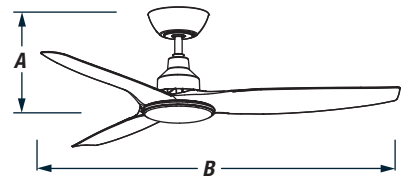

# Skyfan<sup>DC</sup>

The future in fans

1300mm (52") Fully Glass Fibre Composite 3 Blade Ceiling Fan

## DIMENSIONS

A	B
360mm	1300mm

## BLADES

**Count:** Three  
**Materials:** Glass Fibre Composite  
**Sweep:** 1300mm (52")  
**Pitch:** 12.5°